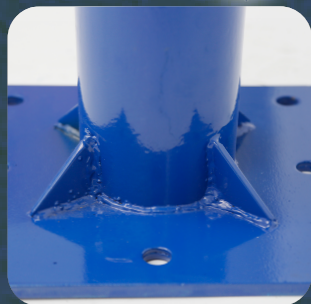

GARAGE EQUIPMENT

Product Code: 2079

SWIVEL BASE UTILITY CRANE

900KG SAFE WORKING CAPACITY

The TradeQuip "Made for the Trade" steel ute crane effortlessly lifts items from the ground to ute/truck tray height, then rotates them into the cargo area. The telescopic boom design with manual hydraulic hand pump pivots the boom up and down and swivels 360° for maximum accessibility. Get extra lift where you need it most with this Tradequip Utility Crane that easily lifts loads to 900kg. The steel boom extends up to 1290mm and the base swivels to help you get the best angle when hoisting items onto your ute or truck bed.

FEATURES

- Pre-drilled base plate makes mounting quick
- Handles up to 250kg in extended mode
- Includes chain hook with safety latch
- Base rotates 360 degrees
- Designed for vertical lifting only
- Not to be used for overhead lifting
- All steel construction
- Boom stores over wheel well when not in use

**MADE FOR THE
TRADE**

SPECIFICATIONS

- Hydraulic Jack Capacity: 3,000kg
- Hydraulic Lifting Capacity: 250 - 900Kg
- Maximum Boom Reach: 1290mm (250kg)
870mm (900kg)
- Maximum Height (hook height): 2300mm
(250kg) 2000mm (900kg)
- Minimum Height: 1425mm
- Mounting Base: 275 x 275mm
- Mounting Holes: 8 holes x 16mm x 110mm centres
- Weight: 48kg